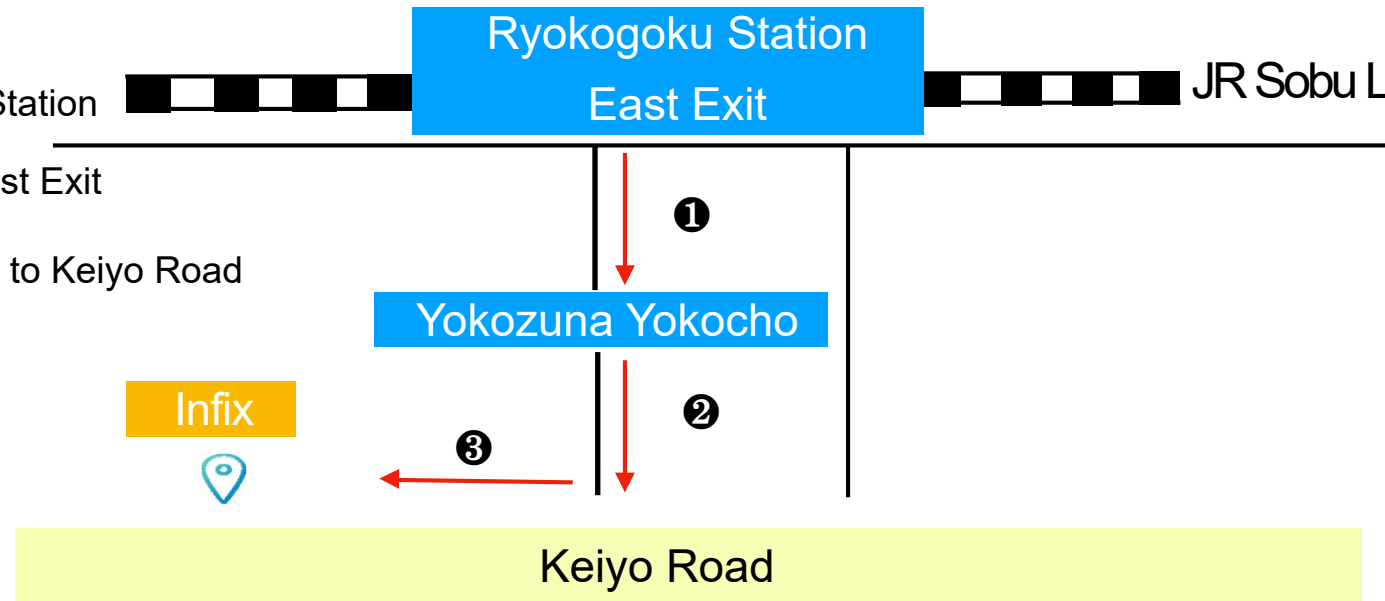

# INFIX Tokyo Head Office Map

3 mins on foot from Ryogoku Station

Ryogokoku Station  
East Exit

JR Sobu Line

- 1 Get off at Ryogoku Station East Exit
- 2 Walk from Yokozuna Yokocho to Keiyo Road

- 3 Turn right on Keiyo Road sidewalk